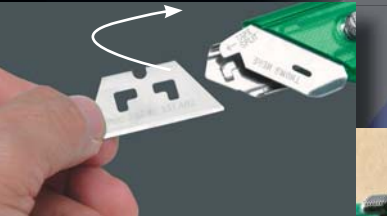

BladeBank[®] Disposable Blade Container

Either reverse or replace
blade from blade storage

Safely open boxes

Remove blade
from cutter

Safely dispose
of used blades
in the PHC
BladeBank[®]

End-To-End Safety SOLUTIONS

- *Get Used Blades Out Of The Workplace, Off The Floor, Out Of Trash Bags And All Other Potentially Hazardous Locations*
- *Dispose Of Used Blades Safely*
- *Holds Up To 1000 Used Blades And Mounts Easily To Any Workplace Surface*
- *Made from recycled plastic*